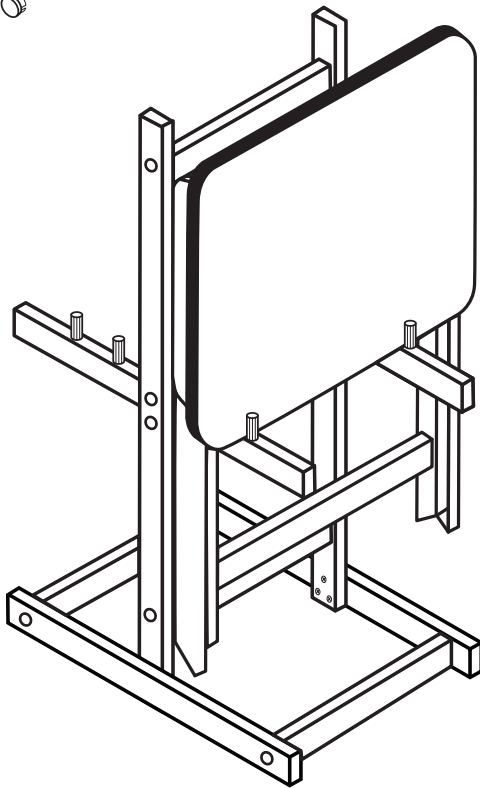

STEP 5: To assemble TV tray apply glue and insert dowels into leg brace. Slide support bar into leg brace. Secure with screws. Place plastic caps over exposed screws to finish off. Repeat on all trays.