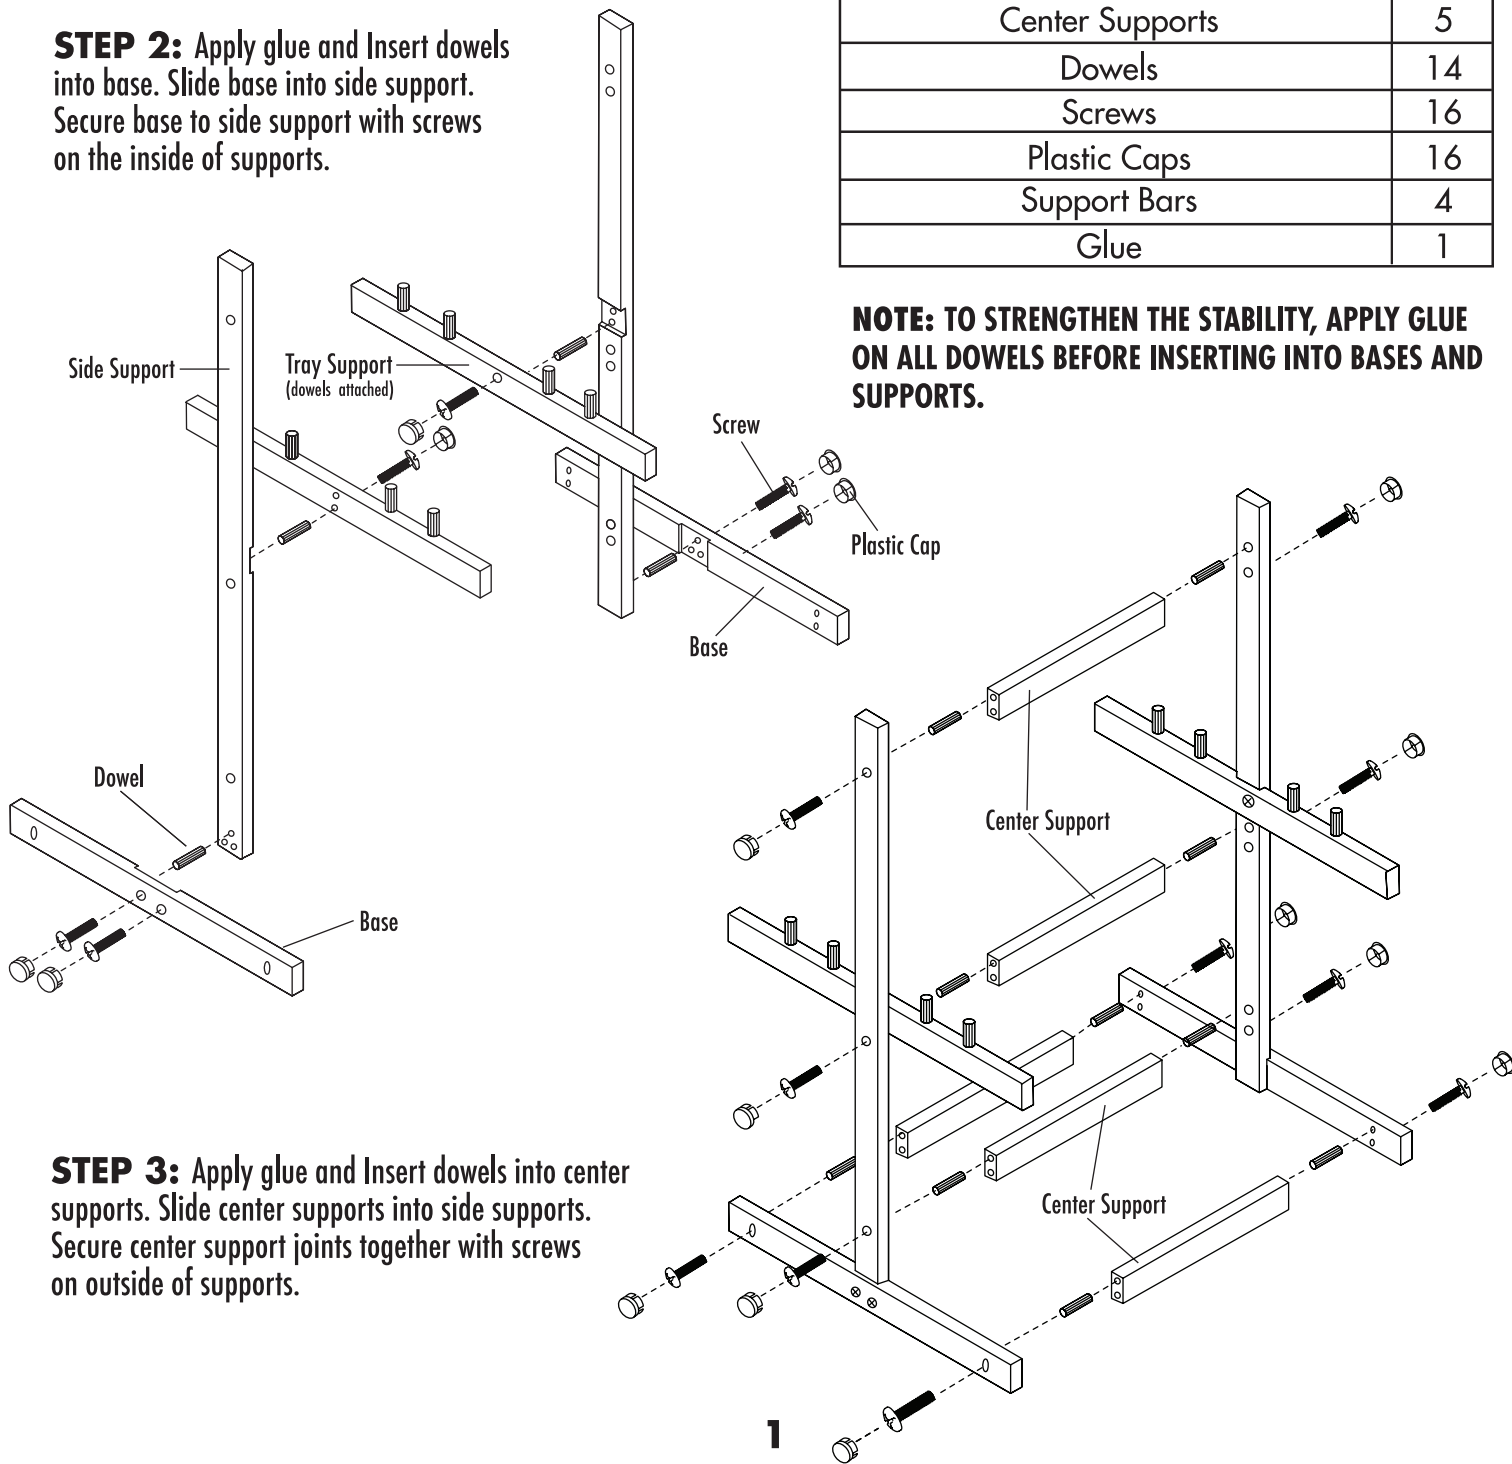

# TV TRAY ASSEMBLY INSTRUCTIONS

VO4

Congratulations on your purchase of a Retro H-D® TV Tray set. The utmost care has gone into the design and manufacturing of this product.

**Please read these instructions carefully.**

PART DESCRIPTION	QTY
Side Supports	2
Tray Supports	2
Base	2
Center Supports	5
Dowels	14
Screws	16
Plastic Caps	16
Support Bars	4
Glue	1

**STEP 1:** Apply glue and Insert dowels into side support. Slide tray support into notch. Secure side support joints together with wood screws on outside of supports.

**STEP 2:** Apply glue and Insert dowels into base. Slide base into side support. Secure base to side support with screws on the inside of supports.

**NOTE: TO STRENGTHEN THE STABILITY, APPLY GLUE ON ALL DOWELS BEFORE INSERTING INTO BASES AND SUPPORTS.**

**STEP 5:** To assemble TV tray apply glue and insert dowels into leg brace. Slide support bar into leg brace. Secure with screws. Place plastic caps over exposed screws to finish off. Repeat on all trays.