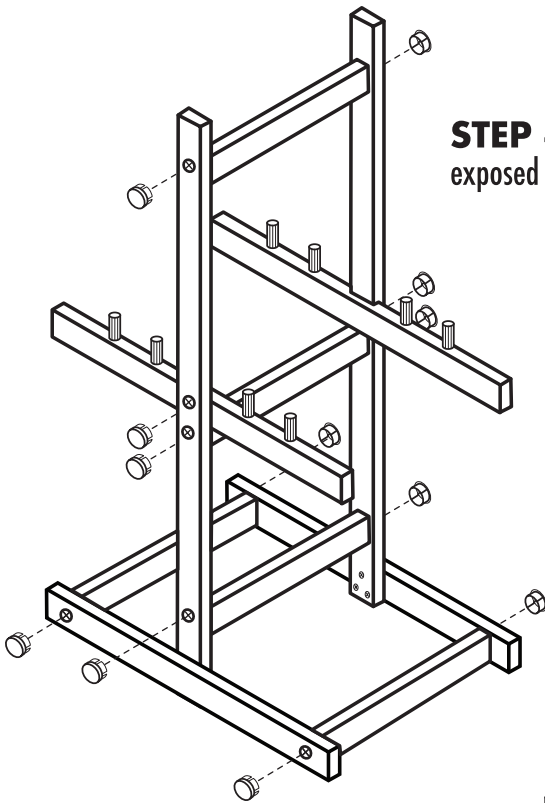

STEP 4: Place all plastic caps over exposed screws to finish off.