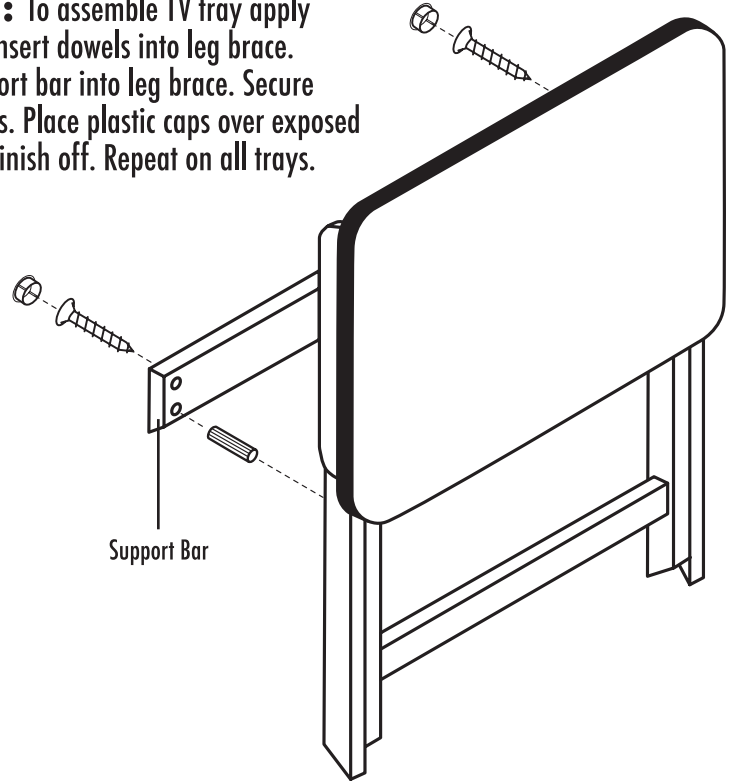

PART DESCRIPTION	QTY
Side Supports	2
Tray Supports	2
Base	2
Center Supports	5
Dowels	14
Screws	16
Plastic Caps	16
Support Bars	4
Glue	1

**STEP 1:** Apply glue and Insert dowels into side support. Slide tray support into notch. Secure side support joints together with wood screws on outside of supports.

**STEP 2:** Apply glue and Insert dowels into base. Slide base into side support. Secure base to side support with screws on the inside of supports.

**NOTE: TO STRENGTHEN THE STABILITY, APPLY GLUE ON ALL DOWELS BEFORE INSERTING INTO BASES AND SUPPORTS.**

**STEP 3:** Apply glue and Insert dowels into center supports. Slide center supports into side supports. Secure center support joints together with screws on outside of supports.

**STEP 4:** Place all plastic caps over exposed screws to finish off.

**STEP 5:** To assemble TV tray apply glue and insert dowels into leg brace. Slide support bar into leg brace. Secure with screws. Place plastic caps over exposed screws to finish off. Repeat on all trays.